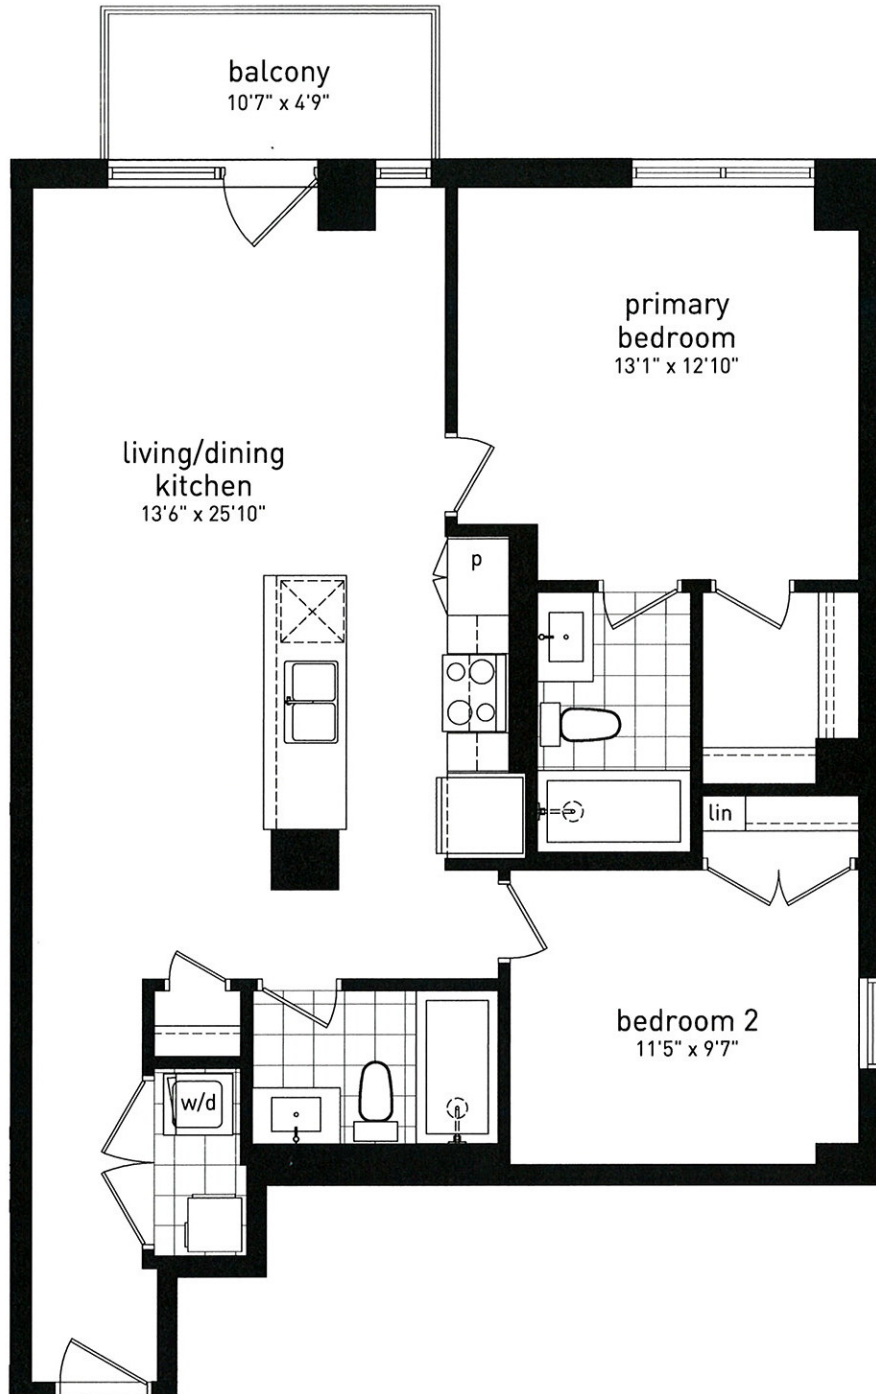

2nd to 4th floor

Two Bedroom
Suite 03 - 979 square feet
Balcony - 50 square feet

Suites:

203
303
403

domicile

Actual usable space may vary slightly from stated floor area.
All dimensions are approximate. e. & o.e. October 15, 2010