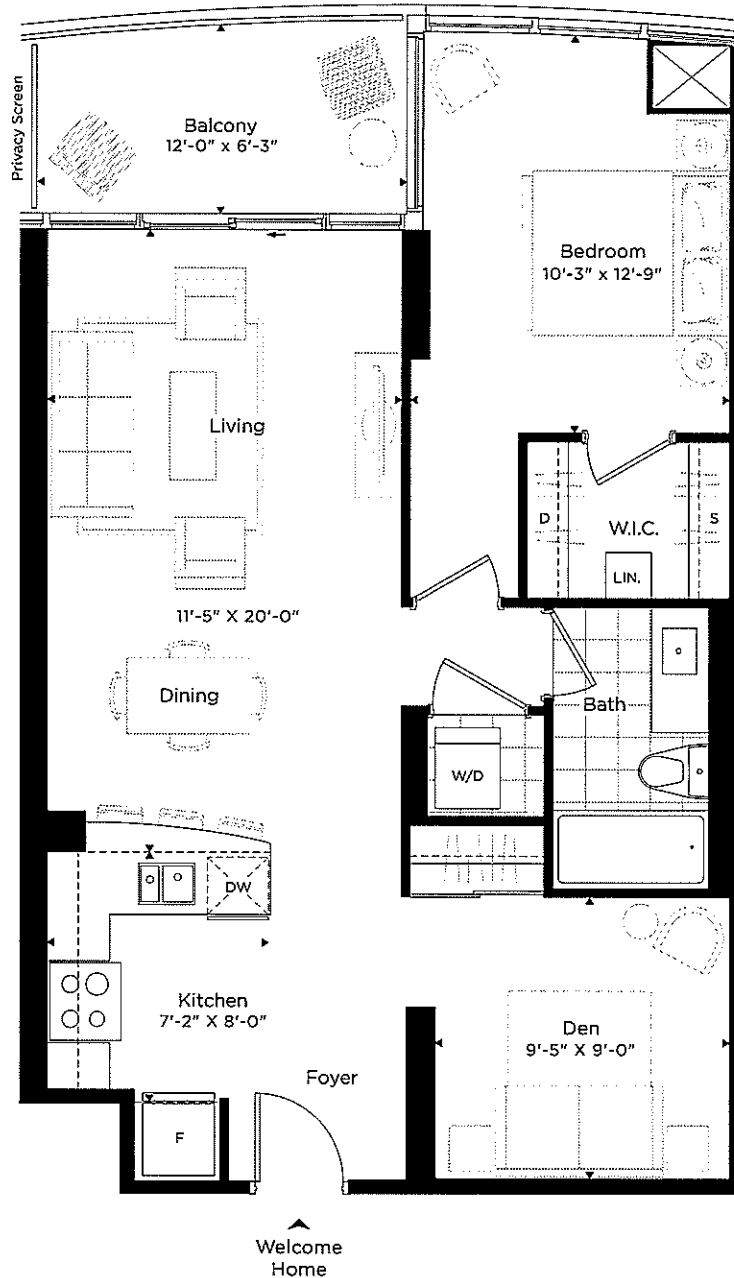

# Clifton

One Bedroom + Den

Westboro Collection

768 sq. ft.

Outdoor Living  
74 sq. ft.

Total Living  
842 sq. ft.

Floors 7 - 20

Terrace option available  
on the 6th Floor.  
Please see sales  
representative for details.

UPPERWEST  
westboro

A joint development with:  
CANDEREL

All areas and stated dimensions are approximate; prices, sizes and specifications are subject to change without notice. All illustrations are artist's concepts only and not to scale. E. & O. E. Oct 3, 2012.