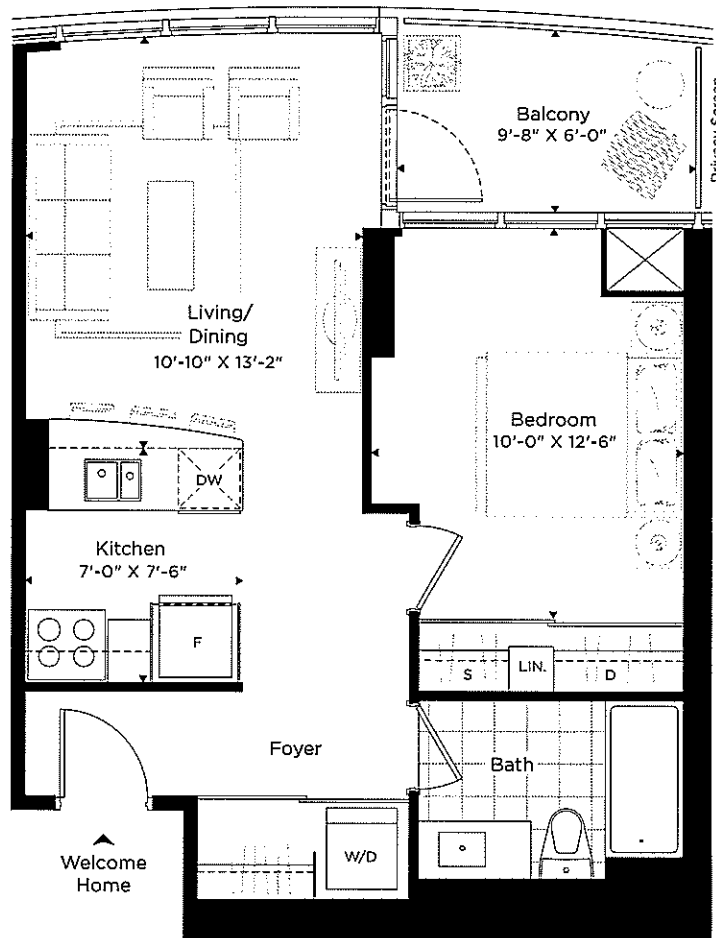

Kensington

One Bedroom

Westboro Collection

561 sq. ft.

Outdoor Living
58 sq. ft.

Total Living
619 sq. ft.

Floors 7 - 20

Terrace option available
on the 6th Floor.
Please see sales
representative for details.

UPPERWEST
westboro

A joint development with:
CANDEREL

All areas and stated dimensions are approximate; prices, sizes and specifications are subject to change without notice. All illustrations are artist's concepts only and not to scale. E. & O. E. Oct 3, 2012.