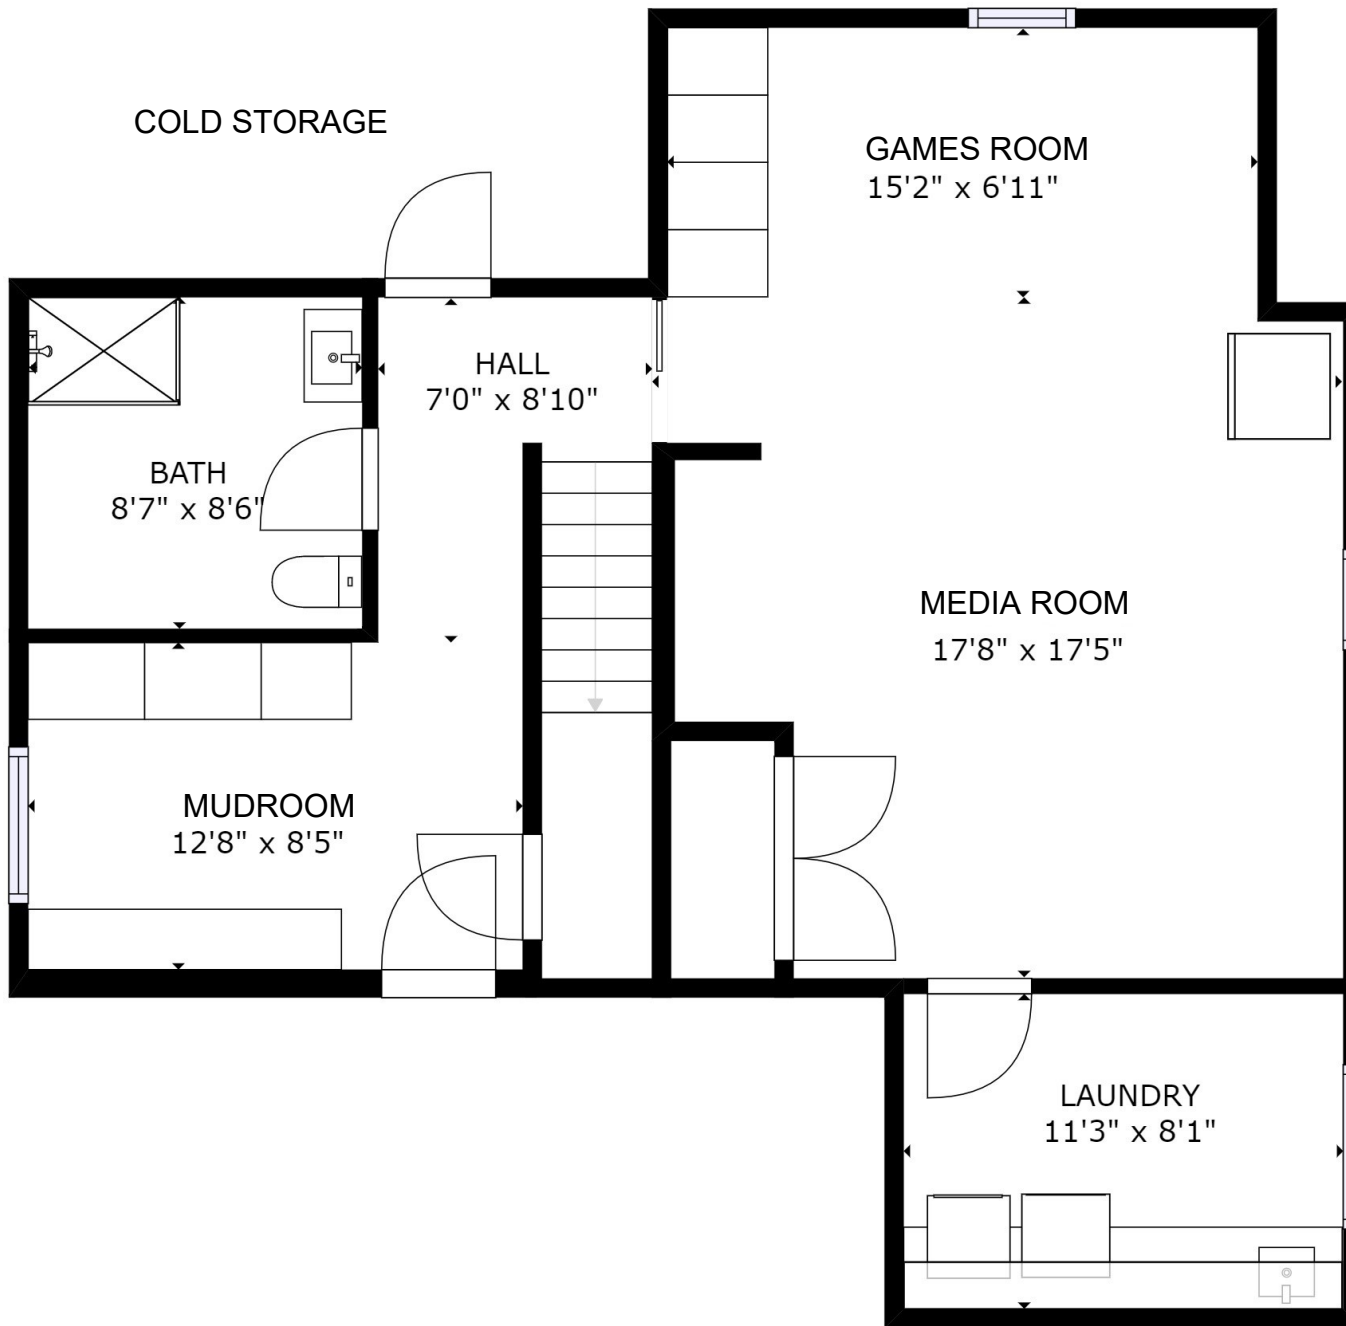

GROSS INTERNAL AREA
 FLOOR 1: 787 sq. ft, FLOOR 2: 1793 sq. ft
 FLOOR 3: 1637 sq. ft
 TOTAL: 4216 sq. ft

SIZES AND DIMENSIONS ARE APPROXIMATE, ACTUAL MAY VARY.

Sunflake Film & Photo
www.sunflakefilm.com