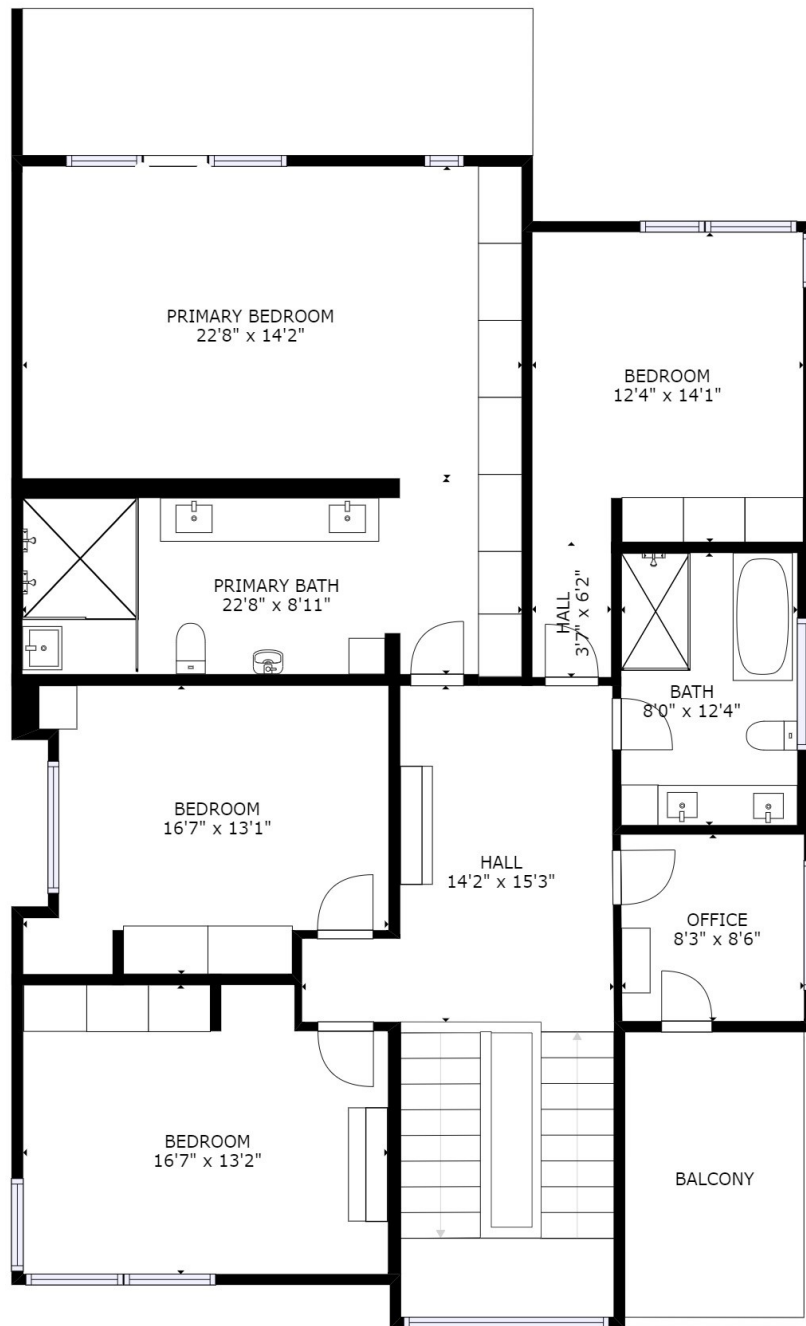

GROSS INTERNAL AREA
 FLOOR 1: 787 sq. ft, FLOOR 2: 1793 sq. ft
 FLOOR 3: 1637 sq. ft
 TOTAL: 4216 sq. ft

SIZES AND DIMENSIONS ARE APPROXIMATE, ACTUAL MAY VARY.

Sunflake Film & Photo
www.sunflakefilm.com